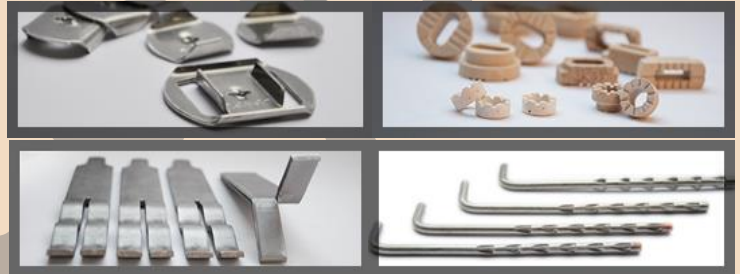

SCHÖLER + BOLTE

The **AS Schöler + Bolte GmbH** are a leading global supplier of stud welding technology and refractory anchoring systems. Since the founding in October 1980, the name **AS Schöler + Bolte** has been synonymous with quality, reliability and product knowledge as well as flexibility and customer proximity.

The team sets standards by developing innovative products and solutions with exemplary value for money. Of course, the company is certified according to DIN EN ISO 9001. According to the two main services, the company is divided into two divisions **stud welding systems** and **refractory anchoring systems**.

Products

- Refractory anchoring systems
- Schöler + Bolte shear connectors
- Welding Studs
- Stud Welding Units and Guns
- Automation
- Accessories and wear parts

Services

- Application-related consulting and training
- Maintenance and repair
- Rental equipment
- Contract welding
- SD design
- Calibration of stud welding units